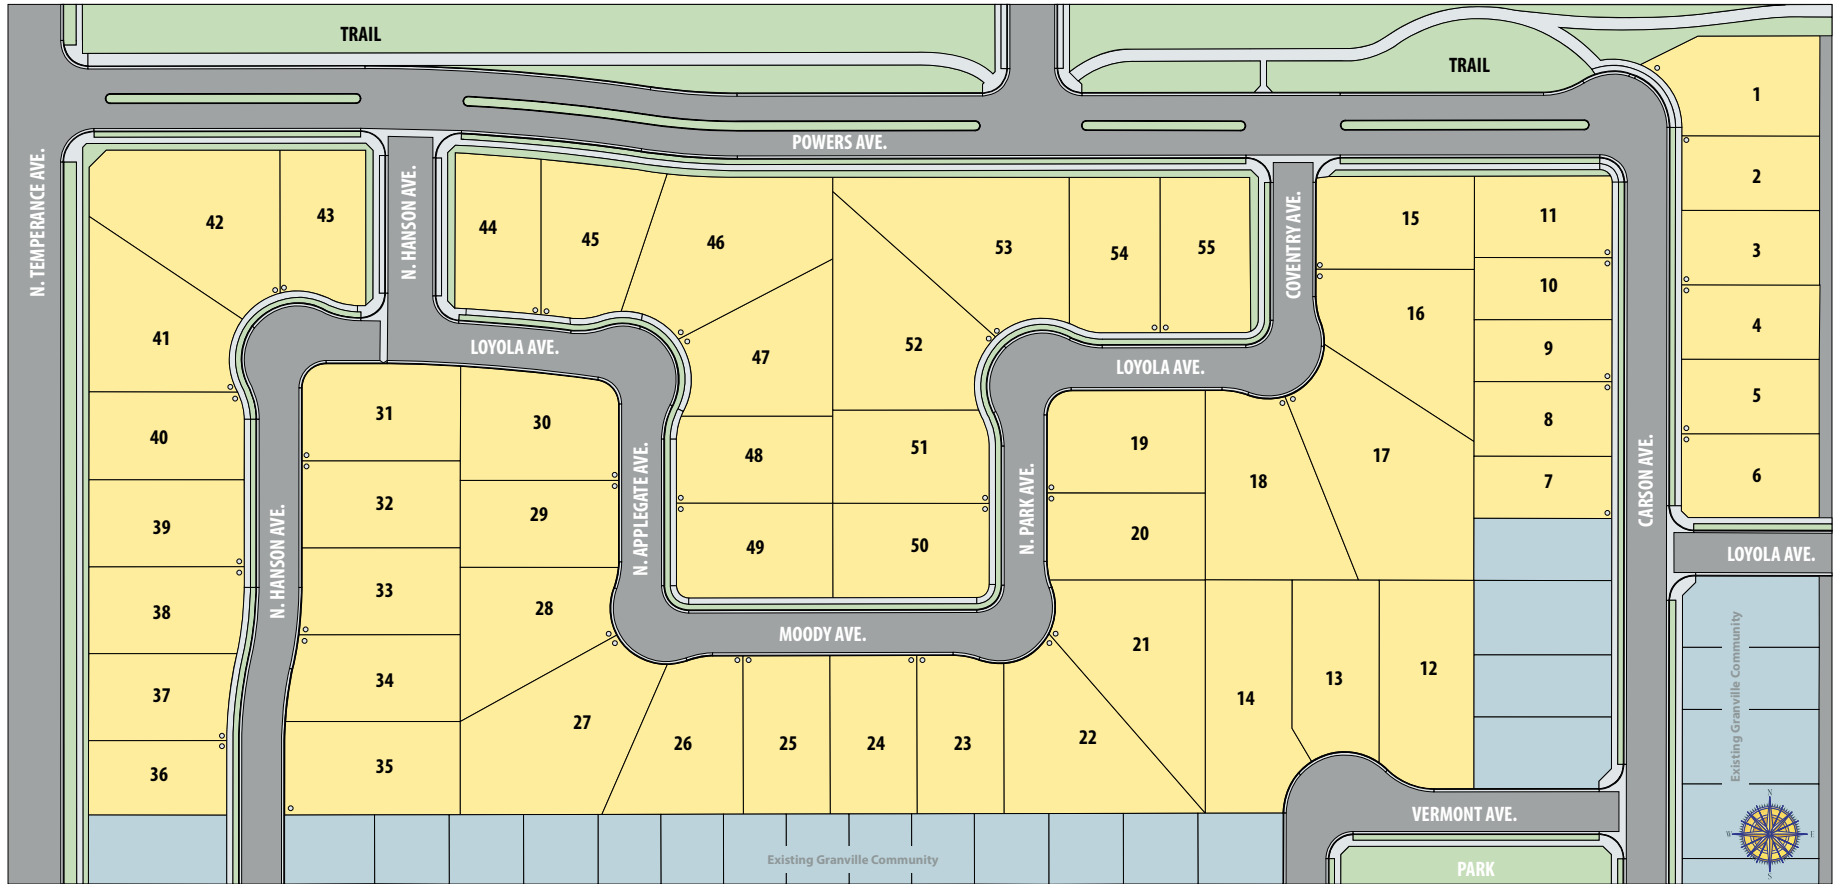

## TRACT 6301 COMMUNITY MAP

Granville Homes reserves the right to alter prices, features, floorplans, elevations and availability at any time without notice or obligation. Model homes feature optional selections which may increase the price above starting price. Square Footage is approximate and some selections alter square footage and/or have lot requirements resulting in additional cost. See an agent for most accurate and current information.

# Deerville

• E A S T •

TRACT 6339  
COMMUNITY MAP

 CANVAS  
COLLECTION

 TRADITIONAL

**GRANVILLE**  
HOMES

559.445.9000 | GVHomes.com

Granville Homes reserves the right to alter prices, features, floorplans, elevations and availability at any time without notice or obligation. Model homes feature optional selections which may increase the price above starting price. Square Footage is approximate and some selections alter square footage and/or have lot requirements resulting in additional cost. See an agent for most accurate and current information.

# Deauville

• E A S T •

PRELIMINARY COMMUNITY MAP

Tract 6109, 6209 & 6239 - This map is for marketing purposes only - All plans may not be available on all lots. Some lots may have additional costs.  
 Not all measurements, curves, angles, easements are shown. Please see sales staff for accurate map information.  
 Granville Homes reserves the right to alter maps, plans and availability without notice or obligation.